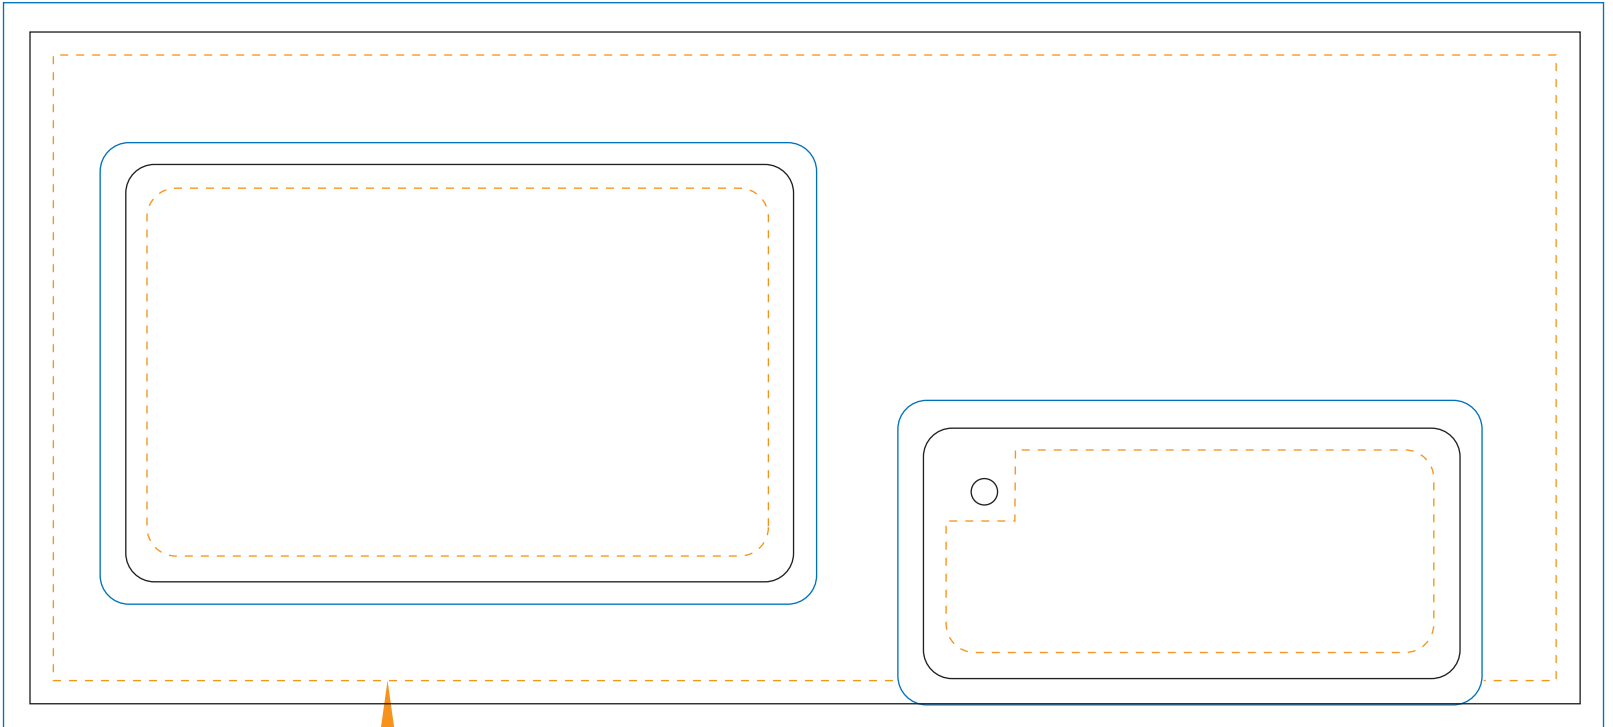

# P-130 Carrier Combo

Card: 3 1/2" x 2 3/16"

Key Tag: 2 13/16" x 1 5/16"

Overall: 8" x 3 1/2"

Keep text inside dashed line

1/8" bleed